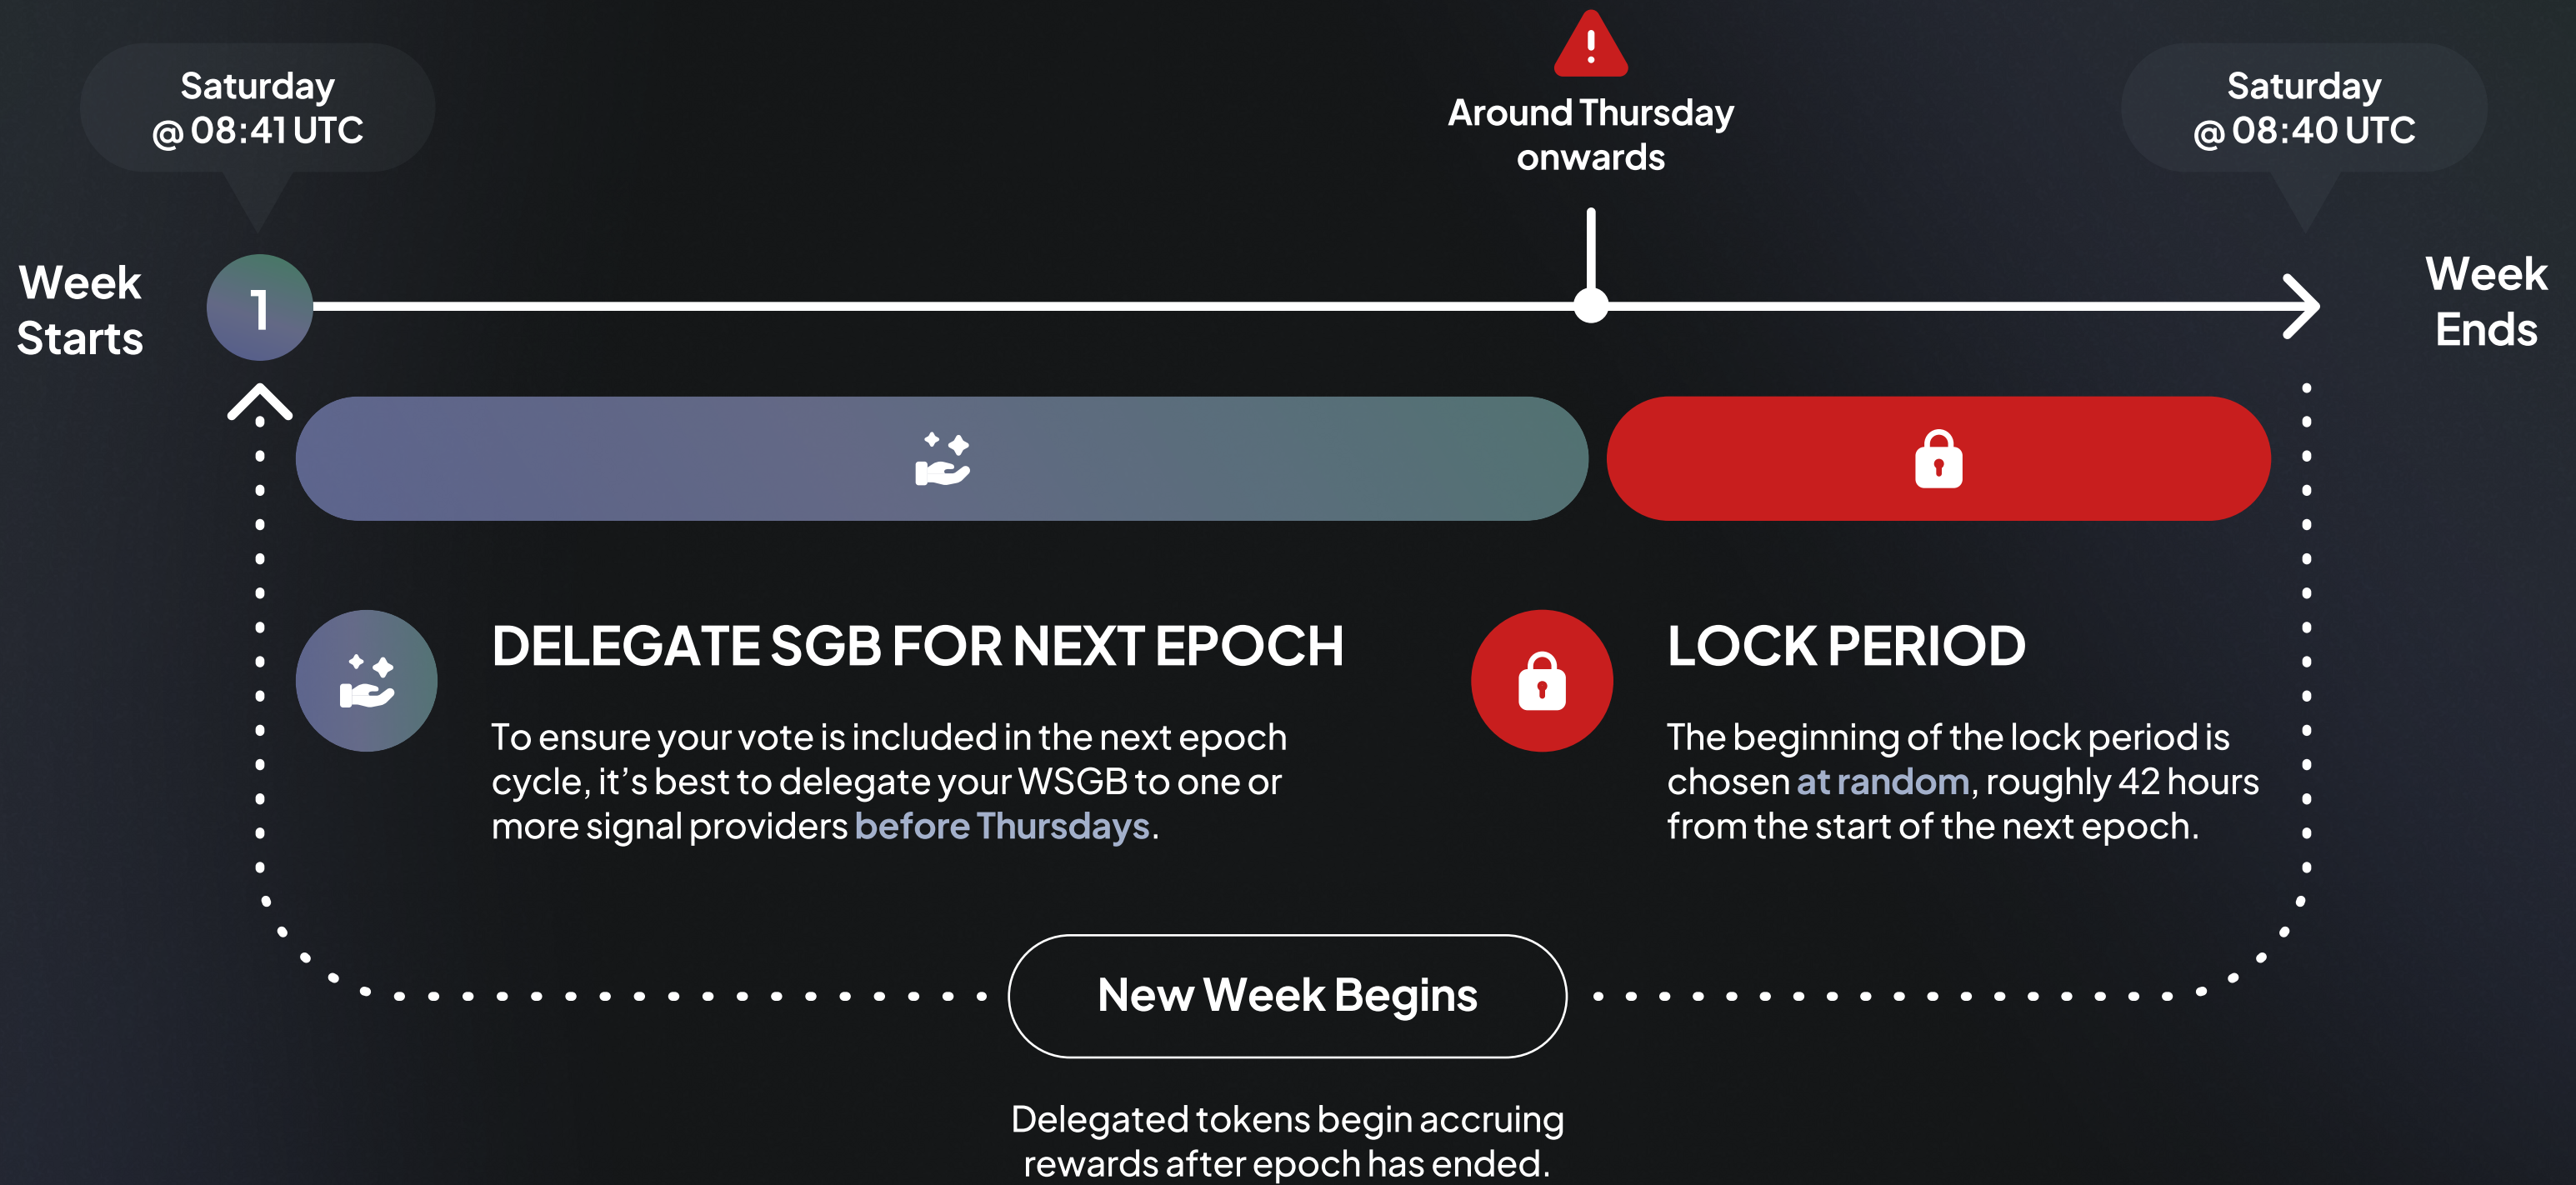

Songbird Network

Epoch Cycles

Epoch cycles per week.

Wrap your tokens

To delegate your Songbird tokens you first need to wrap your SGB in to WSGB (Wrapped Songbird). Then select one or more signal providers in the wallet of your choice.

Claim Rewards

SGB rewards have to be claimed within 90 days or they are forfeited and put back in to the rewards pool.

Changing providers

Once the epoch cycle begins, you are free to unwrap or change signal providers as your delegations are locked in from the previous cycle.